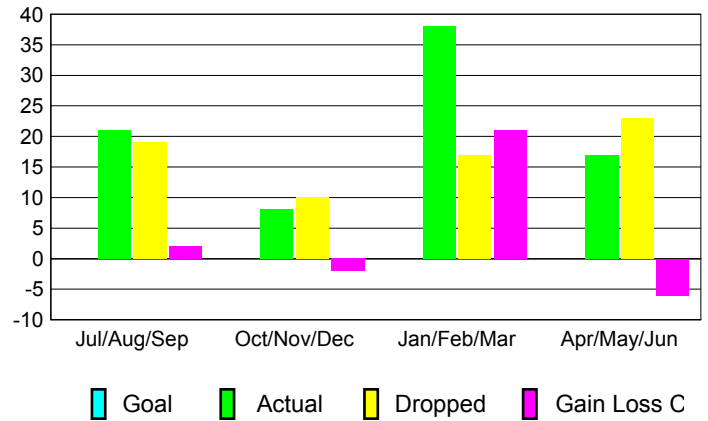

Membership Results 2012-2013
Goal, New, Dropped, Gain/Loss