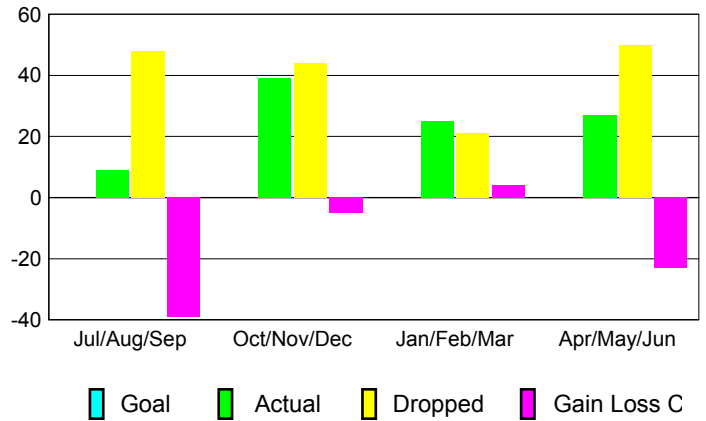

GMT: **Andre Nimchuk**

Location: **BRITISH COLUMBIA**

GMT CA: **2**

**CLUBS**

Month	New Club Goal	Actual New Clubs	Actual Dropped Clubs	Gain/Loss of Clubs
<b>2012-2013</b>				
Jul/Aug/Sep		0	0	0
Oct/Nov/Dec		0	1	-1
Jan/Feb/Mar		0	0	0
Apr/May/June		0	1	-1
<b>Totals</b>		<b>0</b>	<b>2</b>	<b>-2</b>

**Club Results 2012-2013**

Goal, New, Dropped, Gain/Loss

**YTD Status Quo Clubs 2012-2013**

Status Quo Clubs Compared to Status Quo Members

**Club Gain/Loss 2012-2013**

**MEMBERSHIP**

Month	Net Memb Goal	Actual New Memb	Actual Dropped Memb	Gain/Loss of Memb
<b>2012-2013</b>				
Jul/Aug/Sep		9	48	-39
Oct/Nov/Dec		39	44	-5
Jan/Feb/Mar		25	21	4
Apr/May/June		27	50	-23
<b>Totals</b>		<b>100</b>	<b>163</b>	<b>-63</b>

**Membership Results 2012-2013**

Goal, New, Dropped, Gain/Loss

**Gender Comparison 2012-2013**

**Membership Gain/Loss 2012-2013**

GMT: **Andre Nimchuk**

Location: **WASHINGTON**

GMT CA: **2**

**CLUBS**

Month	New Club Goal	Actual New Clubs	Actual Dropped Clubs	Gain/Loss of Clubs
<b>2012-2013</b>				
Jul/Aug/Sep		0	0	0
Oct/Nov/Dec		0	0	0
Jan/Feb/Mar		1	0	1
Apr/May/June		0	0	0
<b>Totals</b>		<b>1</b>	<b>0</b>	<b>1</b>