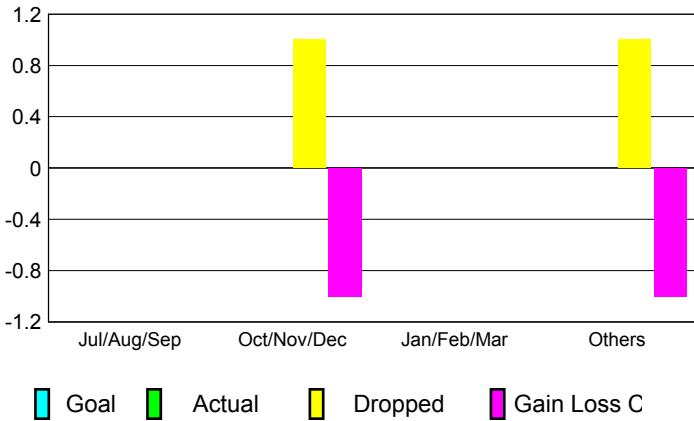

GMT: **Andre Nimchuk**

Location: **BRITISH COLUMBIA**

GMT CA: **2**

**CLUBS**

Month	New Club Goal	Actual New Clubs	Actual Dropped Clubs	Gain/Loss of Clubs
<b>2012-2013</b>				
Jul/Aug/Sep		0	0	0
Oct/Nov/Dec		0	1	-1
Jan/Feb/Mar		0	0	0
Apr/May/June		0	1	-1
<b>Totals</b>		<b>0</b>	<b>2</b>	<b>-2</b>

**Club Results 2012-2013**

Goal, New, Dropped, Gain/Loss

**YTD Status Quo Clubs 2012-2013**

Status Quo Clubs Compared to Status Quo Members

**Club Gain/Loss 2012-2013**

**MEMBERSHIP**

Month	Net Memb Goal	Actual New Memb	Actual Dropped Memb	Gain/Loss of Memb
<b>2012-2013</b>				
Jul/Aug/Sep		9	48	-39
Oct/Nov/Dec		39	44	-5
Jan/Feb/Mar		25	21	4
Apr/May/June		27	50	-23
<b>Totals</b>		<b>100</b>	<b>163</b>	<b>-63</b>